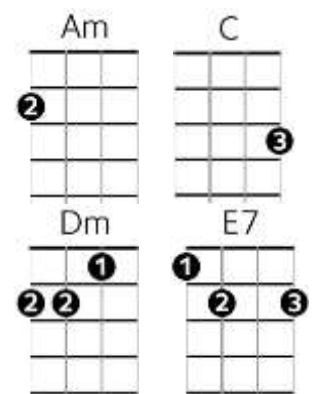

Summertime [Am]

George Gershwin - <https://www.youtube.com/watch?v=UkKo-jXl2CQ> Capo on 3rd fret

Intro: [C] [Am] [E7] [Am]

Summer [Am] time... [E7] and the livin' is [Am] easy.
Fish are [Dm] jumpin'... and the cotton is [E7] high.
Your daddy's [Am] rich... and your [E7] mamma's good [Am] lookin',
So [C] hush little [Am] baby, [E7] don't you [Am] cry.

[Am] One of these mornings [E7],
You're going to rise up [Am] singing.
Then you'll [Dm] spread your wings,
And you'll take to the [E7] sky.
But till [Am] that morning, [E7]
There's a' nothing can [Am] harm you,
With [C] daddy and [Am] mamma
[E7] Standing [Am] by.

Summer [Am] time... [E7] and the livin' is [Am] easy.
Fish are [Dm] jumpin'... and the cotton is [E7] high.
Your daddy's [Am] rich... and your [E7] mamma's good [Am] lookin',
So [C] hush little [Am] baby, [E7] don't you [Am] cry.