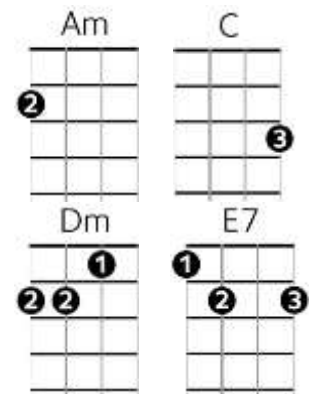

Summertime [Am]

George Gershwin - <https://www.youtube.com/watch?v=UkKo-jXl2CQ> Capo on 3rd fret

Intro: [C] [Am] [E7] [Am]

Summer [Am] time... [E7] and the livin' is [Am] easy.
Fish are [Dm] jumpin'... and the cotton is [E7] high.
Your daddy's [Am] rich... and your [E7] mamma's good [Am] lookin',
So [C] hush little [Am] baby, [E7] don't you [Am] cry.

[Am] One of these mornings [E7],
You're going to rise up [Am] singing.
Then you'll [Dm] spread your wings,
And you'll take to the [E7] sky.
But till [Am] that morning, [E7]
There's a' nothing can [Am] harm you,
With [C] daddy and [Am] mamma
[E7] Standing [Am] by.

Summer [Am] time... [E7] and the livin' is [Am] easy.
Fish are [Dm] jumpin'... and the cotton is [E7] high.
Your daddy's [Am] rich... and your [E7] mamma's good [Am] lookin',
So [C] hush little [Am] baby, [E7] don't you [Am] cry.